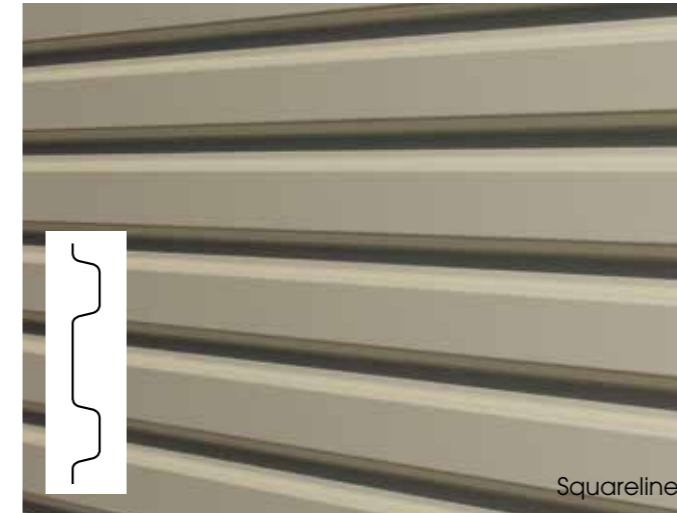

Design & Colour Options.

Squareline